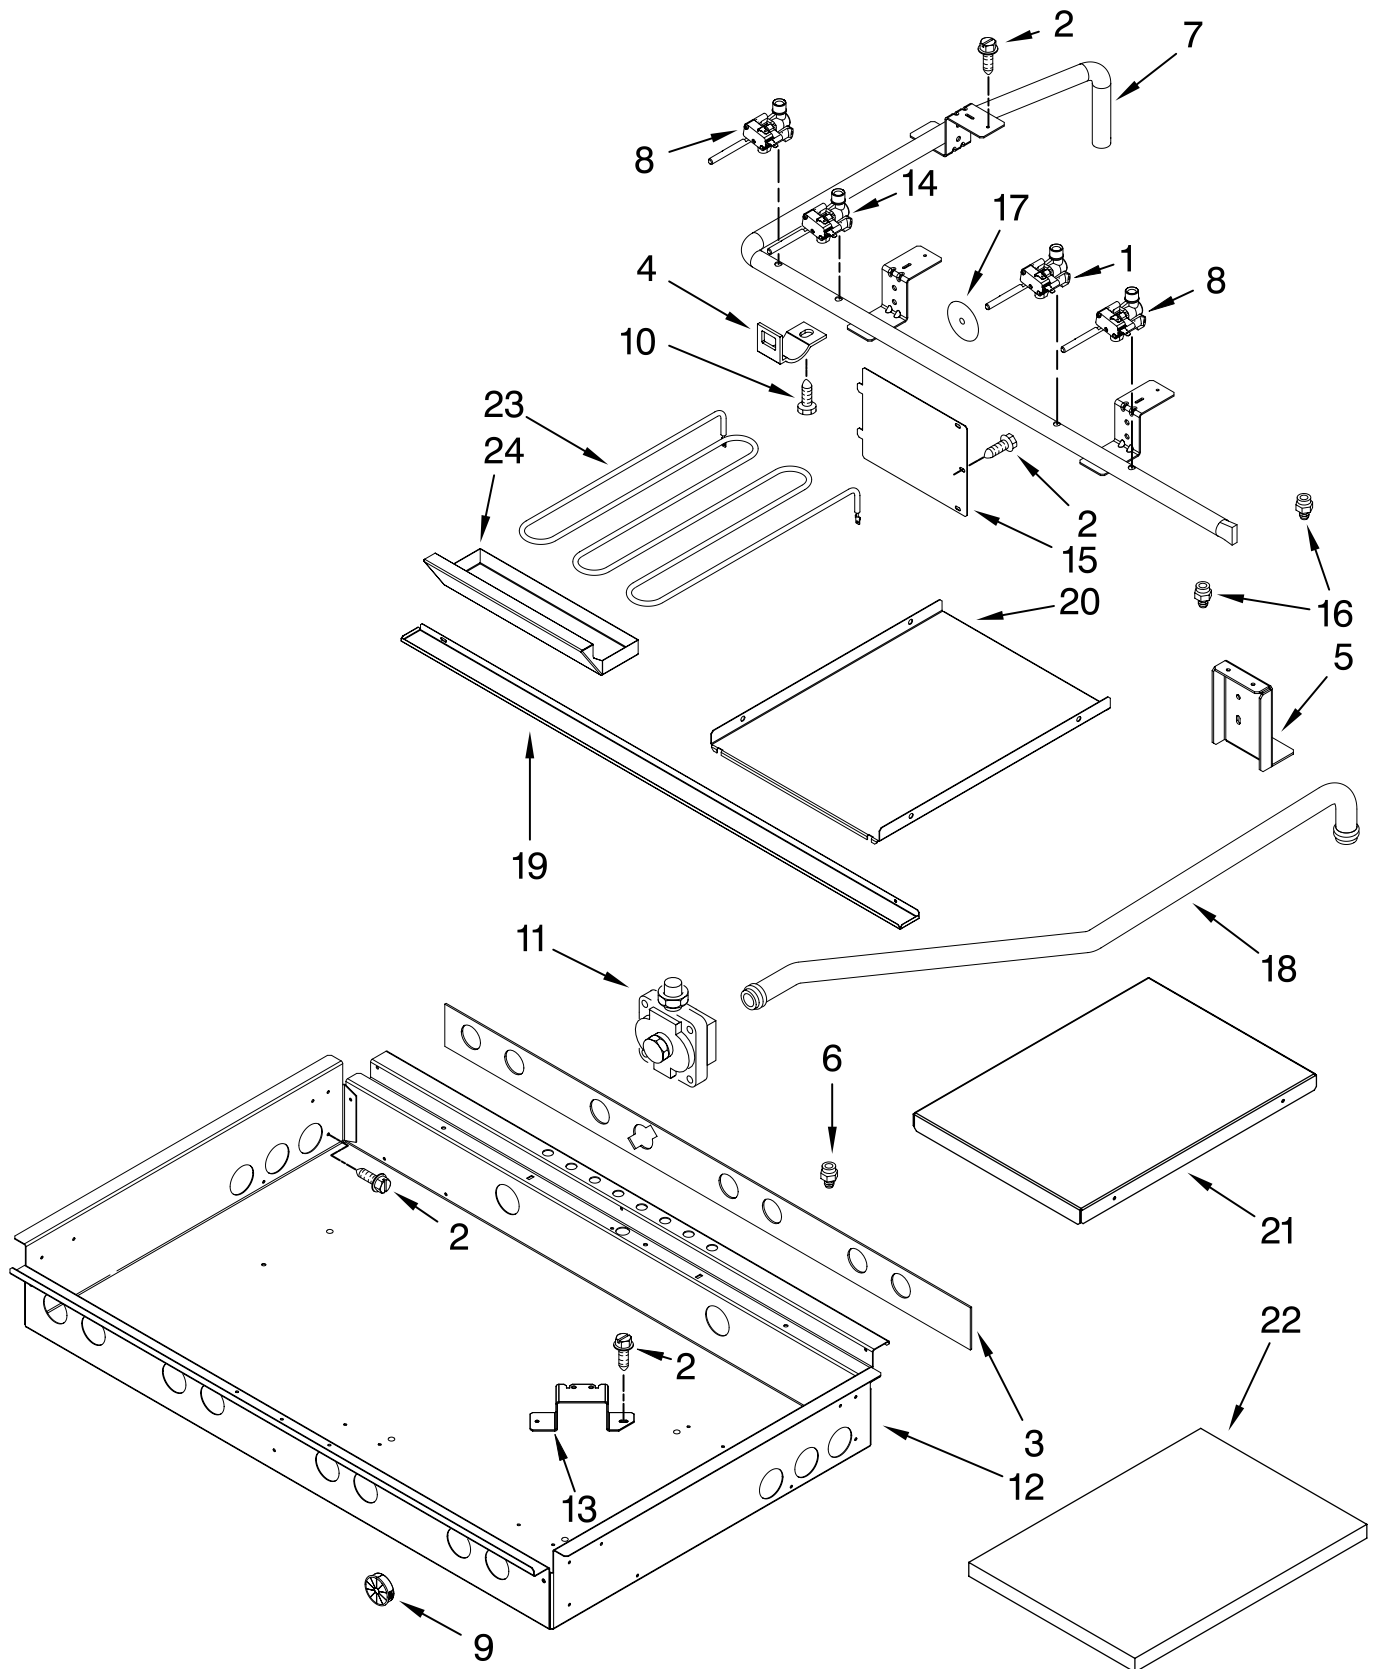

BURNER BOX, GAS VALVES, AND SWITCHES

For Model: KDRU763VSS00

(Stainless)

FOR ORDERING INFORMATION REFER TO PARTS PRICE LIST

BURNER BOX, GAS VALVES, AND SWITCHES

For Model: KDRU763VSS00

(Stainless)

Illus. No.	Part No.	DESCRIPTION
1	W10284547	Valve, Gas (RR)
2	7101P426-60	Screw
3	W10145622	Insulation, Burner Box
4	W10189107	Bracket, Valve
5	W10115850	Bracket, Pressure Regulator
6	4453115	Adapter, 1/2" Female
7	W10115985	Manifold
8	W10250407	Valve, Single (LR & RF)
9	W10189097	Bushing, Burner Box
10	W10189140	Screw, Valve Mtg
11	W10293267	Regulator, Pressure
12	W10250425	Burner Box
13	W10115929	Bracket, Burner LF, LR & RF
	W10280796	RR
14	W10250410	Valve, Gas (LF)
15	W10115843	Cover, Ignition
16	4453116	Adapter, 1/2" Male
17	W10189177	Seal, Switch Cover
18	W10269191	Tube, Pressure Regulator
19	W10269214	Drip, Tray
20	W10145620	Tray, Element Griddle
21	W10246074	Tray, Insulation Griddle
22	W10145621	Insulation, Griddle
23	W10138296	Element, Griddle
24	W10276497	Drip Tray, Griddle

Following Parts Not Illustrated

W10115908	Tubing, Gas (LR)
W10115910	Tubing, Gas (RF & LF)
W10115911	Tubing, Gas (LF - Simmer)
W10280797	Tubing, Gas (RR)